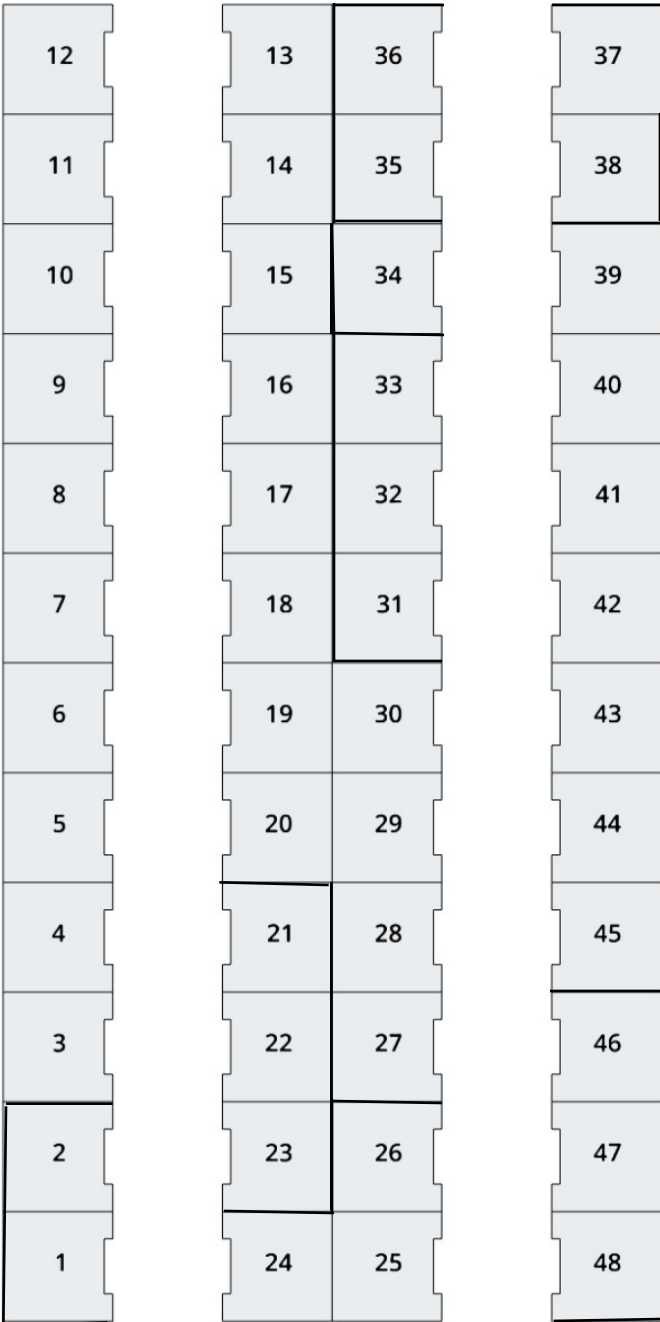

LOADING DOCK

BOOTH ASSIGNMENTS:

- 01 - AT&T
- 02 - AT&T
- 03 - RAPID-DEPLOY
- 04 - FIRSTNET / AT&T
- 05 - TELOGIX
- 06 - IMAAC (CONSTANT)
- 07 - ADEM / FSP
- 08 - DATASCOOUT LLC
- 09 -
- 10 - BOLDplanning
- 11 - CHLOETA
- 12 -
- 13 - EVS
- 14 -
- 15 -
- 16 - US FLOOD CONTROL
- 17 - COMTECH TEL
- 18 - INTRADO
- 19 - VOICE PRODUCTS
- 20 - AMERICAN FIRST RESPONSE
- 21 - PUBLIC SAFETY SOLUTIONS
- 22 - PUBLIC SAFETY SOLUTIONS
- 23 - PUBLIC SAFETY SOLUTIONS
- 24 - RADIOPHONE
- 25 - RADIOPHONE
- 26 - RADIOPHONE
- 27 - AR AG - FIREWISE
- 28 - ADSi
- 29 - GENASYS
- 30 - REVCORD
- 31 - MID-SOUTH ENVIRONMENTAL
- 32 - MID-SOUTH ENVIRONMENTAL
- 33 - MID-SOUTH ENVIRONMENTAL
- 34 - M & M MICROSYSTEMS
- 35 - VERIZON
- 36 - VERIZON
- 37 - SMITH TWO-WAY
- 38 - SMITH TWO-WAY
- 39 - CAMBRIDGE GROUP
- 40 -
- 41 - TAS ENVIRONMENTAL
- 42 - AR TECH UNIV
- 43 - SOUTHERN SOFTWARE
- 44 - GLATFELTERS - VFIS
- 45 - RAVE MOBILE SAFETY
- 46 - MOTOROLA
- 47 - MOTOROLA
- 48 - MOTOROLA
- AA - VENDOR CHECK-IN
- BB - AAMSCO - VENDOR ID CARDS
- CC - NWS - LZK/TUL

NWS

AAMSCO

AAMSCO
CARDS

CHECK-IN

ENTRY DOORS

10 Feet